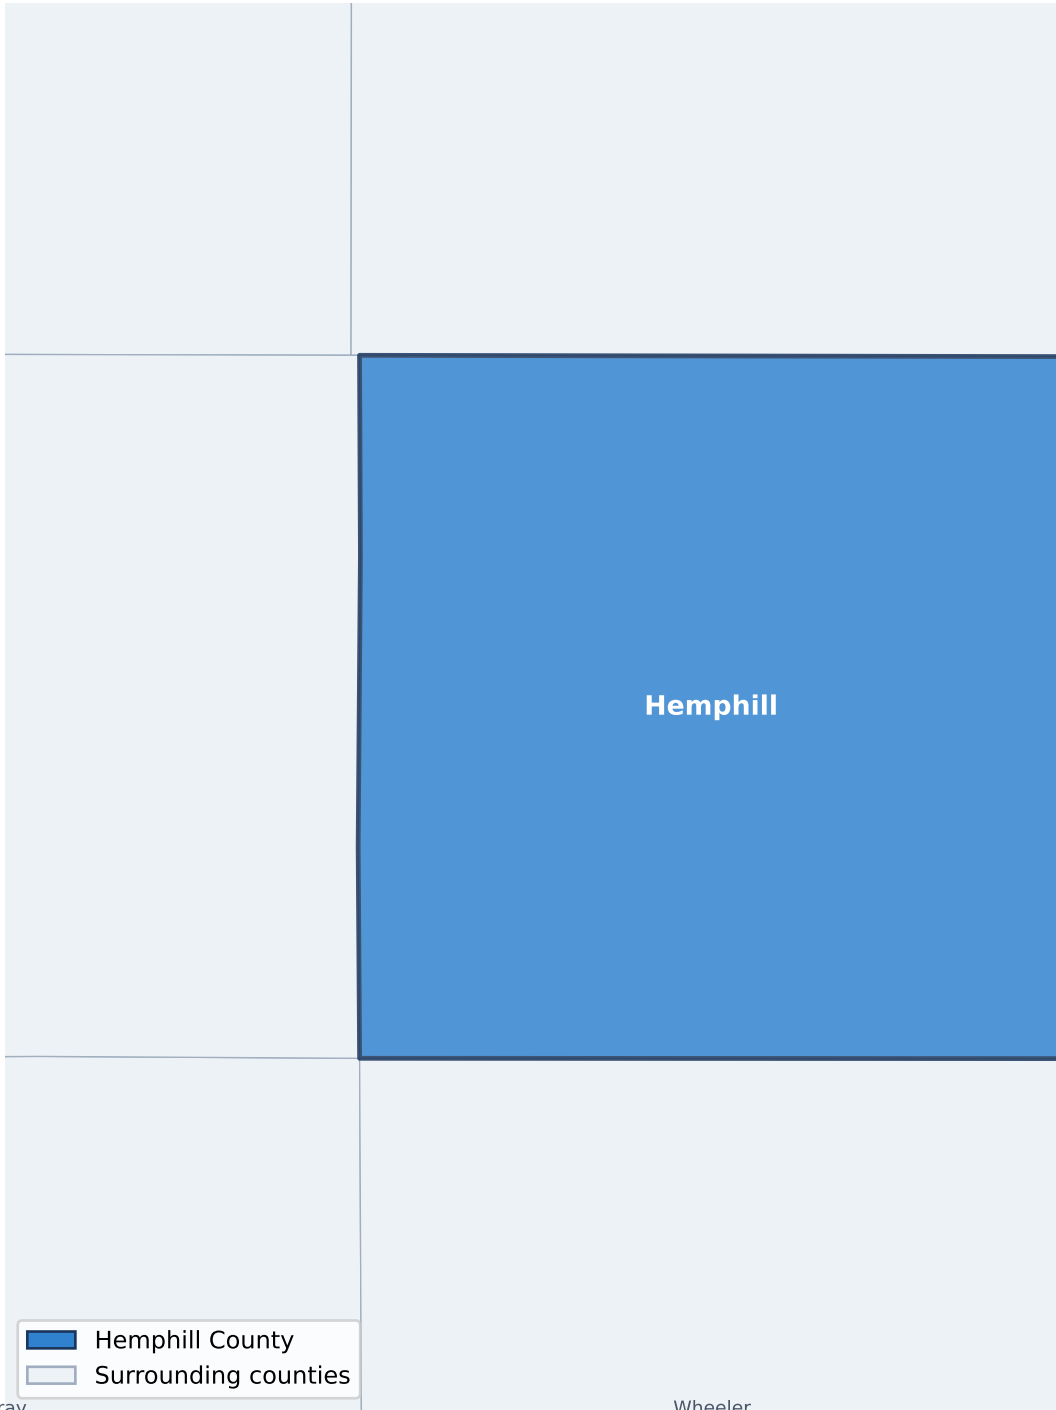

Hemphill County, Texas

- Hemphill County
- Surrounding counties

Gray

Wheeler